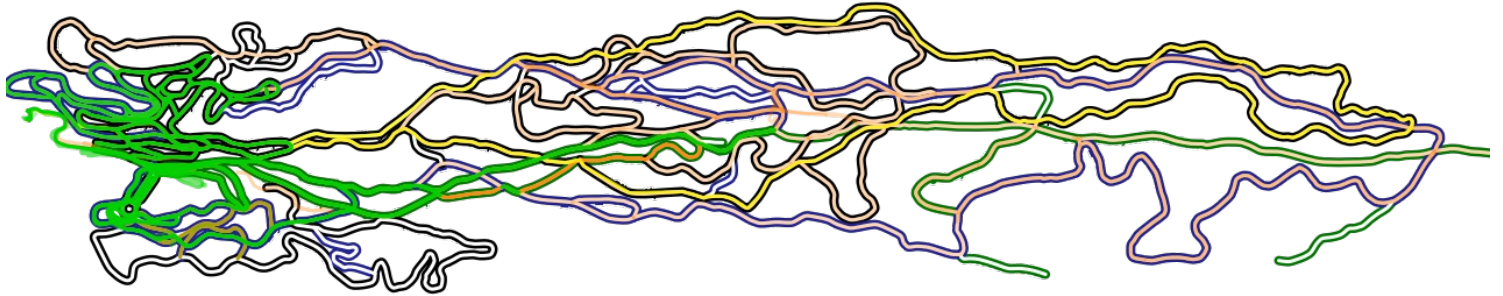

Canmore Nordic Centre Grooming Report

Current as of 24-Feb-2018, 5:02AM MST

LIVE GROOMING is currently NOT connecting to GPS units, and being updated manually when time permits Please go to <https://www.albertaparks.ca/parks/kananaskis/canmore-nordic-centre-pp/advisories-public-safety/trail-report/> for daily grooming and track setting updates. Thank you!- *Comment last updated: Feb-15 11AM*